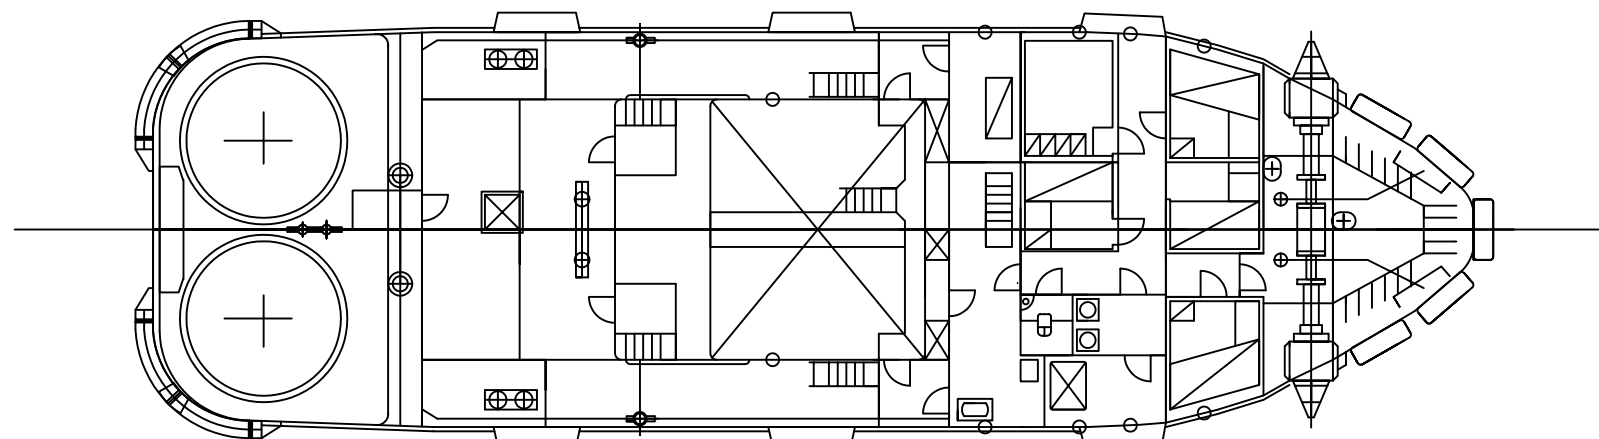

PRINCIPAL PARTICULARS	
LENGTH (O A)	30.50 M
LENGTH (P P)	27.46 M
BREADTH (MLD)	9.10 M
DEPTH (MLD)	3.80 M
DRAFT (DES MLD)	3.20 M
GROSS TONNAGE	218 T
MAIN ENGINE	1800 P.S. x 2 SET
NAVIGATION AREA	COASTING SERVICE(沿海)

DESCRIPTION		OWNER	
		SHIP NAME	海真丸
			3600PS型 押船兼曳船
KEGOYA DOCK CO.,LTD		一般配置図	
MANAGER			
CHIEF			
IN CHARGER			
CHECKED BY			
		DATE DRAWNSCALE	DRAWING NO/WORK NO
DRAWN BY		1/100	